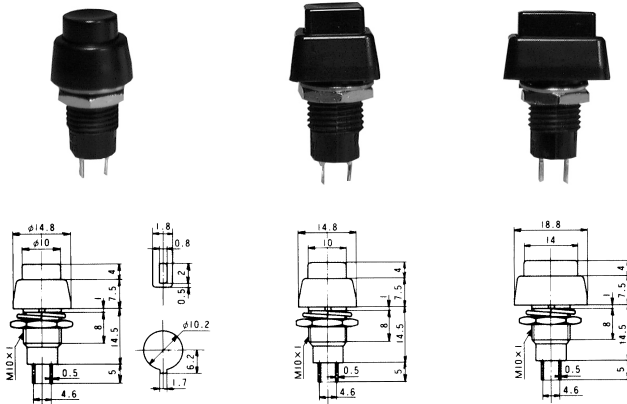

SWITCHES PUSH BUTTON

MINIATURE PUSH BUTTON SWITCHES

Mounting Hole: 0.406"

SPECIFICATIONS:

Current Rating:	3A @ 125V AC, 1A @ 250V AC
Initial Contact Resistance:	DC 2.5-1A, 20 Meg ohm (Max.)
Insulation Resistance:	500V DC 100 Meg ohm (Min.)
Dielectric Strength:	1500V AC for 1 Minute
Contact Material:	Brass - Silver Plate
Terminal Material:	Brass - Silver Plate
Terminal Type:	Solder

Part No.	Type	Action			Actuator
30-111	SPST	OFF	-	(ON)	Round Black Nylon
30-112	SPST	OFF	-	(ON)	Square Black Nylon
30-113	SPST	OFF	-	(ON)	Rectangular Black Nylon
30-14114	SPST	OFF	-	(ON)	Rectangular Red Nylon

NOTE: () = Momentary

MINIATURE PUSH BUTTON SWITCHES

Mounting Hole: 0.250"

SPECIFICATIONS:

Current Rating:	3A @ 125V AC
Initial Contact Resistance:	20 Meg ohm (Max.)
Insulation Resistance:	500V DC 100 Meg ohm (Min.)
Dielectric Strength:	1000V AC for 1 Minute
Contact Material:	Brass - Silver Plate
Terminal Material:	Brass - Silver Plate
Terminal Type:	Solder

Part No.	Type	Action			Actuator
30-003	SPDT	Push ON	Push ON		Black Button
30-005	DPDT	Push ON	Push ON		Black Button

MINIATURE PUSH BUTTON SWITCHES

Mounting Hole: 0.328"

SPECIFICATIONS:

Current Rating:	3A @ 125V AC
Initial Contact Resistance:	20 Meg ohm (Max.)
Insulation Resistance:	500V DC 100 Meg ohm (Min.)
Dielectric Strength:	1000V AC for 1 Minute
Contact Material:	Brass - Silver Plate
Terminal Material:	Brass - Silver Plate
Terminal Type:	Solder