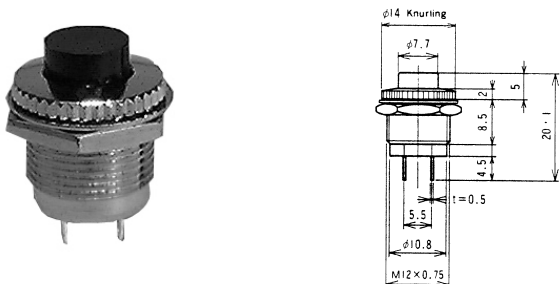

NOTE: () = Momentary

MINIATURE PUSH BUTTON SWITCHES

Mounting Hole: 0.250"

SPECIFICATIONS:

Current Rating:	3A @ 125V AC
Initial Contact Resistance:	20 Meg ohm (Max.)
Insulation Resistance:	500V DC 100 Meg ohm (Min.)
Dielectric Strength:	1000V AC for 1 Minute
Contact Material:	Brass - Silver Plate
Terminal Material:	Brass - Silver Plate
Terminal Type:	Solder

Part No.	Type	Action			Actuator
30-003	SPDT	Push ON	Push ON		Black Button
30-005	DPDT	Push ON	Push ON		Black Button

MINIATURE PUSH BUTTON SWITCHES

Mounting Hole: 0.328"

SPECIFICATIONS:

Current Rating:	3A @ 125V AC
Initial Contact Resistance:	20 Meg ohm (Max.)
Insulation Resistance:	500V DC 100 Meg ohm (Min.)
Dielectric Strength:	1000V AC for 1 Minute
Contact Material:	Brass - Silver Plate
Terminal Material:	Brass - Silver Plate
Terminal Type:	Solder

Part No.	Type	Action			Actuator
30-006	SPST	Push ON	Push OFF		Black Button
30-008	SPDT	Push ON	Push OFF		Black Button
30-009	SPST	OFF	-	(ON)	Black Button

NOTE: () = Momentary

MINIATURE PUSH BUTTON SWITCH

Mounting Hole: 0.50"

SPECIFICATIONS:

Current Rating:	1A @ 125V AC
Initial Contact Resistance:	20 Meg ohm (Min.)
Insulation Resistance:	500V DC 100 Meg ohm (Min.)
Dielectric Strength:	1500V AC for 1 minute
Contact Material:	Brass - Silver Plate
Terminal Material:	Brass - Silver Plate
Terminal Type:	Solder