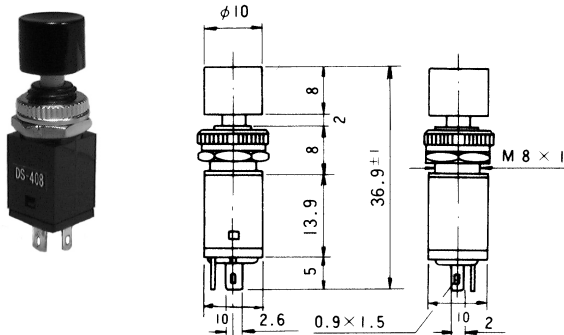

SWITCHES PUSH BUTTON

MINIATURE PUSH BUTTON SWITCHES

Mounting Hole: 0.406"

SPECIFICATIONS:

Current Rating:	3A @ 125V AC, 1A @ 250V AC
Initial Contact Resistance:	DC 2.5-1A, 20 Meg ohm (Max.)
Insulation Resistance:	500V DC 100 Meg ohm (Min.)
Dielectric Strength:	1500V AC for 1 Minute
Contact Material:	Brass - Silver Plate
Terminal Material:	Brass - Silver Plate
Terminal Type:	Solder

NOTE: () = Momentary

MINIATURE PUSH BUTTON SWITCHES

Mounting Hole: 0.250"

SPECIFICATIONS:

Current Rating:	3A @ 125V AC
Initial Contact Resistance:	20 Meg ohm (Max.)
Insulation Resistance:	500V DC 100 Meg ohm (Min.)
Dielectric Strength:	1000V AC for 1 Minute
Contact Material:	Brass - Silver Plate
Terminal Material:	Brass - Silver Plate
Terminal Type:	Solder

Part No.	Type	Action			Actuator
30-003	SPDT	Push ON	Push ON		Black Button
30-005	DPDT	Push ON	Push ON		Black Button

MINIATURE PUSH BUTTON SWITCHES

Mounting Hole: 0.328"

SPECIFICATIONS:

Current Rating:	3A @ 125V AC
Initial Contact Resistance:	20 Meg ohm (Max.)
Insulation Resistance:	500V DC 100 Meg ohm (Min.)
Dielectric Strength:	1000V AC for 1 Minute
Contact Material:	Brass - Silver Plate
Terminal Material:	Brass - Silver Plate
Terminal Type:	Solder

Mounting Hole: 0.50"

SPECIFICATIONS:

Current Rating:	1A @ 125V AC
Initial Contact Resistance:	20 Meg ohm (Min.)
Insulation Resistance:	500V DC 100 Meg ohm (Min.)
Dielectric Strength:	1500V AC for 1 minute
Contact Material:	Brass - Silver Plate
Terminal Material:	Brass - Silver Plate
Terminal Type:	Solder