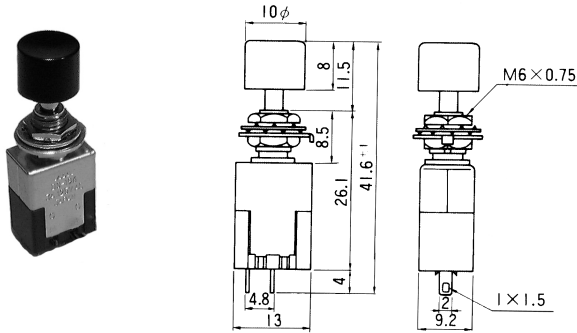

SWITCHES PUSH BUTTON

MINIATURE PUSH BUTTON SWITCHES

Mounting Hole: 0.406"

SPECIFICATIONS:

Current Rating:	3A @ 125V AC, 1A @ 250V AC
Initial Contact Resistance:	DC 2.5-1A, 20 Meg ohm (Max.)
Insulation Resistance:	500V DC 100 Meg ohm (Min.)
Dielectric Strength:	1500V AC for 1 Minute
Contact Material:	Brass - Silver Plate
Terminal Material:	Brass - Silver Plate
Terminal Type:	Solder

Part No.	Type	Action			Actuator
30-111	SPST	OFF	-	(ON)	Round Black Nylon
30-112	SPST	OFF	-	(ON)	Square Black Nylon
30-113	SPST	OFF	-	(ON)	Rectangular Black Nylon
30-14114	SPST	OFF	-	(ON)	Rectangular Red Nylon

NOTE: () = Momentary

MINIATURE PUSH BUTTON SWITCHES

Mounting Hole: 0.250"

SPECIFICATIONS:

Current Rating:	3A @ 125V AC
Initial Contact Resistance:	20 Meg ohm (Max.)
Insulation Resistance:	500V DC 100 Meg ohm (Min.)
Dielectric Strength:	1000V AC for 1 Minute
Contact Material:	Brass - Silver Plate
Terminal Material:	Brass - Silver Plate
Terminal Type:	Solder

Part No.	Type	Action			Actuator
30-003	SPDT	Push ON	Push ON		Black Button
30-005	DPDT	Push ON	Push ON		Black Button

MINIATURE PUSH BUTTON SWITCHES

Mounting Hole: 0.328"

SPECIFICATIONS:

Current Rating:	3A @ 125V AC
Initial Contact Resistance:	20 Meg ohm (Max.)
Insulation Resistance:	500V DC 100 Meg ohm (Min.)
Dielectric Strength:	1000V AC for 1 Minute
Contact Material:	Brass - Silver Plate
Terminal Material:	Brass - Silver Plate
Terminal Type:	Solder